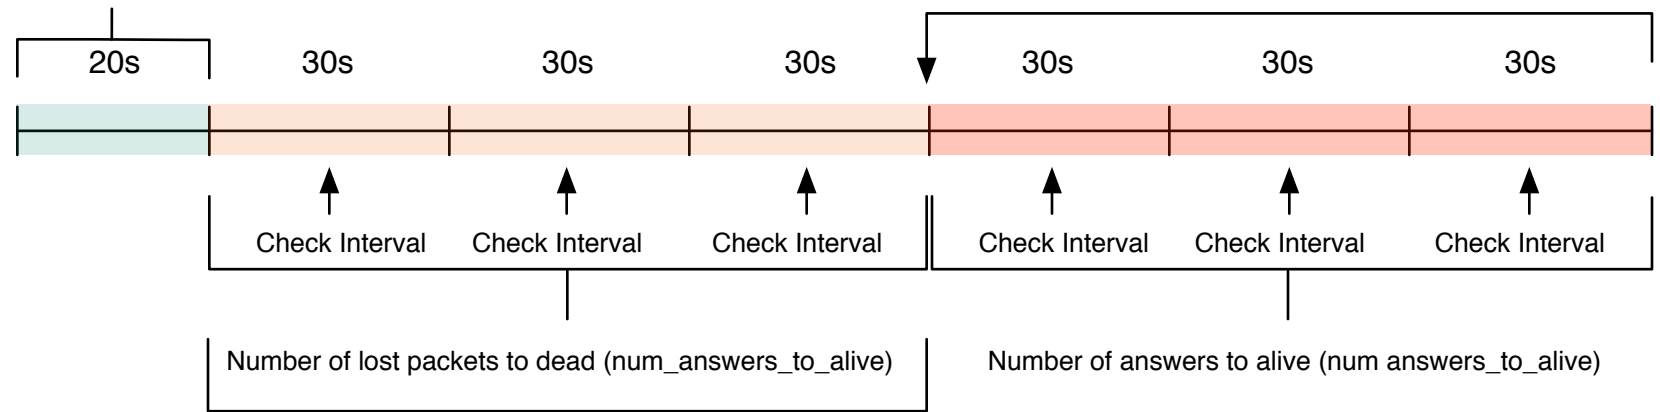

Response Window

Repeats until num_answers_to_alive concurrent responses received

If any normal requests receive responses during this period the home server is marked as alive, and no more check requests will be sent